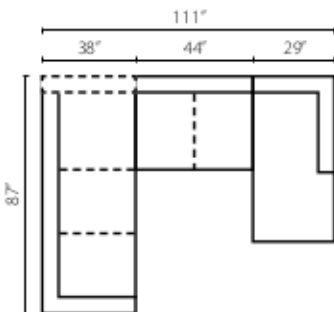

Corner Sofa
W87"D38"H33"
1 Pillow

One Arm Sofa
W73"D38"H33"
1 Pillow

One Arm Loveseat
W50"D38"H33"
1 Pillow

Armless Loveseat
W44"D38"H33"

One Arm Chaise
W29"D65"H33"
1 Pillow

One Arm Sofa Chaise
W37"D83"H33"
1 Pillow

Configuration A

Configuration B

Configuration C

Configuration D