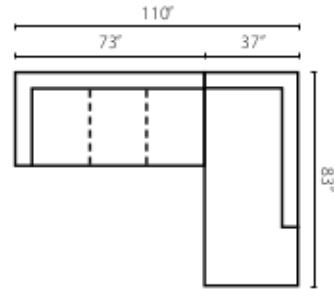

Corner Sofa
W87"D38"H33"
1 Pillow

One Arm Sofa
W73"D38"H33"
1 Pillow

One Arm Loveseat
W50"D38"H33"
1 Pillow

Armless Loveseat
W44"D38"H33"

One Arm Chaise
W29"D65"H33"
1 Pillow

One Arm Sofa Chaise
W37"D83"H33"
1 Pillow

Configuration A

Configuration B

Configuration C

Configuration D