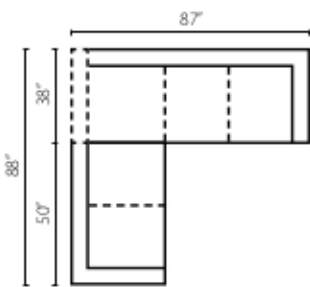

Corner Sofa
W87"D38"H33"
1 Pillow

One Arm Sofa
W73"D38"H33"
1 Pillow

One Arm Loveseat
W50"D38"H33"
1 Pillow

Armless Loveseat
W44"D38"H33"

One Arm Chaise
W29"D65"H33"
1 Pillow

One Arm Sofa Chaise
W37"D83"H33"
1 Pillow

Configuration A

Configuration B

Configuration C

Configuration D